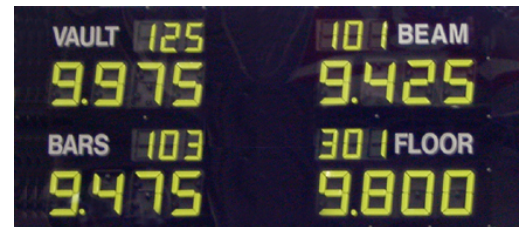

### MDX VI Men's Rental Package

**Price: \$700.00/day;** two (2) day minimum rental required.

Women's Meet Package includes:

- MDX IV Scoreboard with two tri-pod stands
- Six (6) Wireless Palm Pilot Score Data Entry Terminals
- Laptop Computer with latest version Score Master software
- PC-Link Wireless Network Adapter
- Spare Parts Kit. Flash Memory Stick. No Printer.
- Additional Palm Pilot Terminals \$50/day each

### EliteScore Classic Rental Packages

**Price: \$800.00/day;** two (2) day minimum rental required.  
Classic scoreboards feature large 9" digits. No text.

Women's or Men's Meet Package includes:

- Classic Women's Scoreboard with two tri-pod stands
- Four (4) Wireless Palm Pilot Score Data Entry Terminals. Six (6) for Men's package
- Laptop Computer with latest version Score Master software
- PC-Link Wireless Network Adapter
- Spare Parts Kit. Flash Memory Stick. No Printer.
- Additional Palm Pilot Terminals \$50/day each